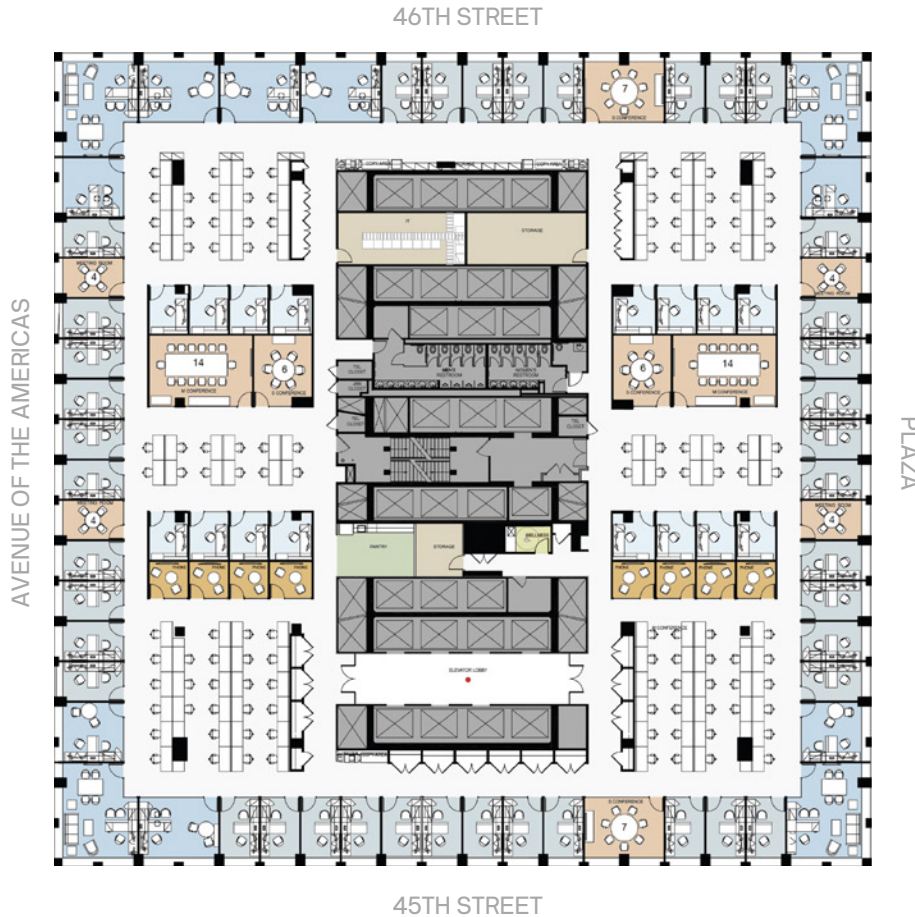

MULTI-FLOOR TENANT
OFFICE-INTENSIVE : TYPICAL FLOOR

39,075 RSF

OFFICES 68

- EXECUTIVE OFFICE (16'-6"X20'-6") 4
- L PERIMETER PRIVATE OFFICE(13'-6"X17'-6") 6
- PRIVATE OFFICE (13'-6"X8'-6") 42
- INTERIOR PRIVATE OFFICE (11-0"X8'-6") 16

WORKSTATIONS 116

- WORKSTATIONS (30" X 66") 116

TOTAL SEATS 184

CONFERENCE SEATS 86

- CONFERENCE ROOMS 5
- MEETING ROOMS (13'-6" X 13'-6") 4
- PHONE ROOMS (7'-0" X 8'-0") 8

FLOOR SUPPORT SPACE

- PANTRY
- COPY/MAIL ROOMS
- PRINT/FILE ROOMS
- STORAGE ROOMS
- WELLNESS ROOM